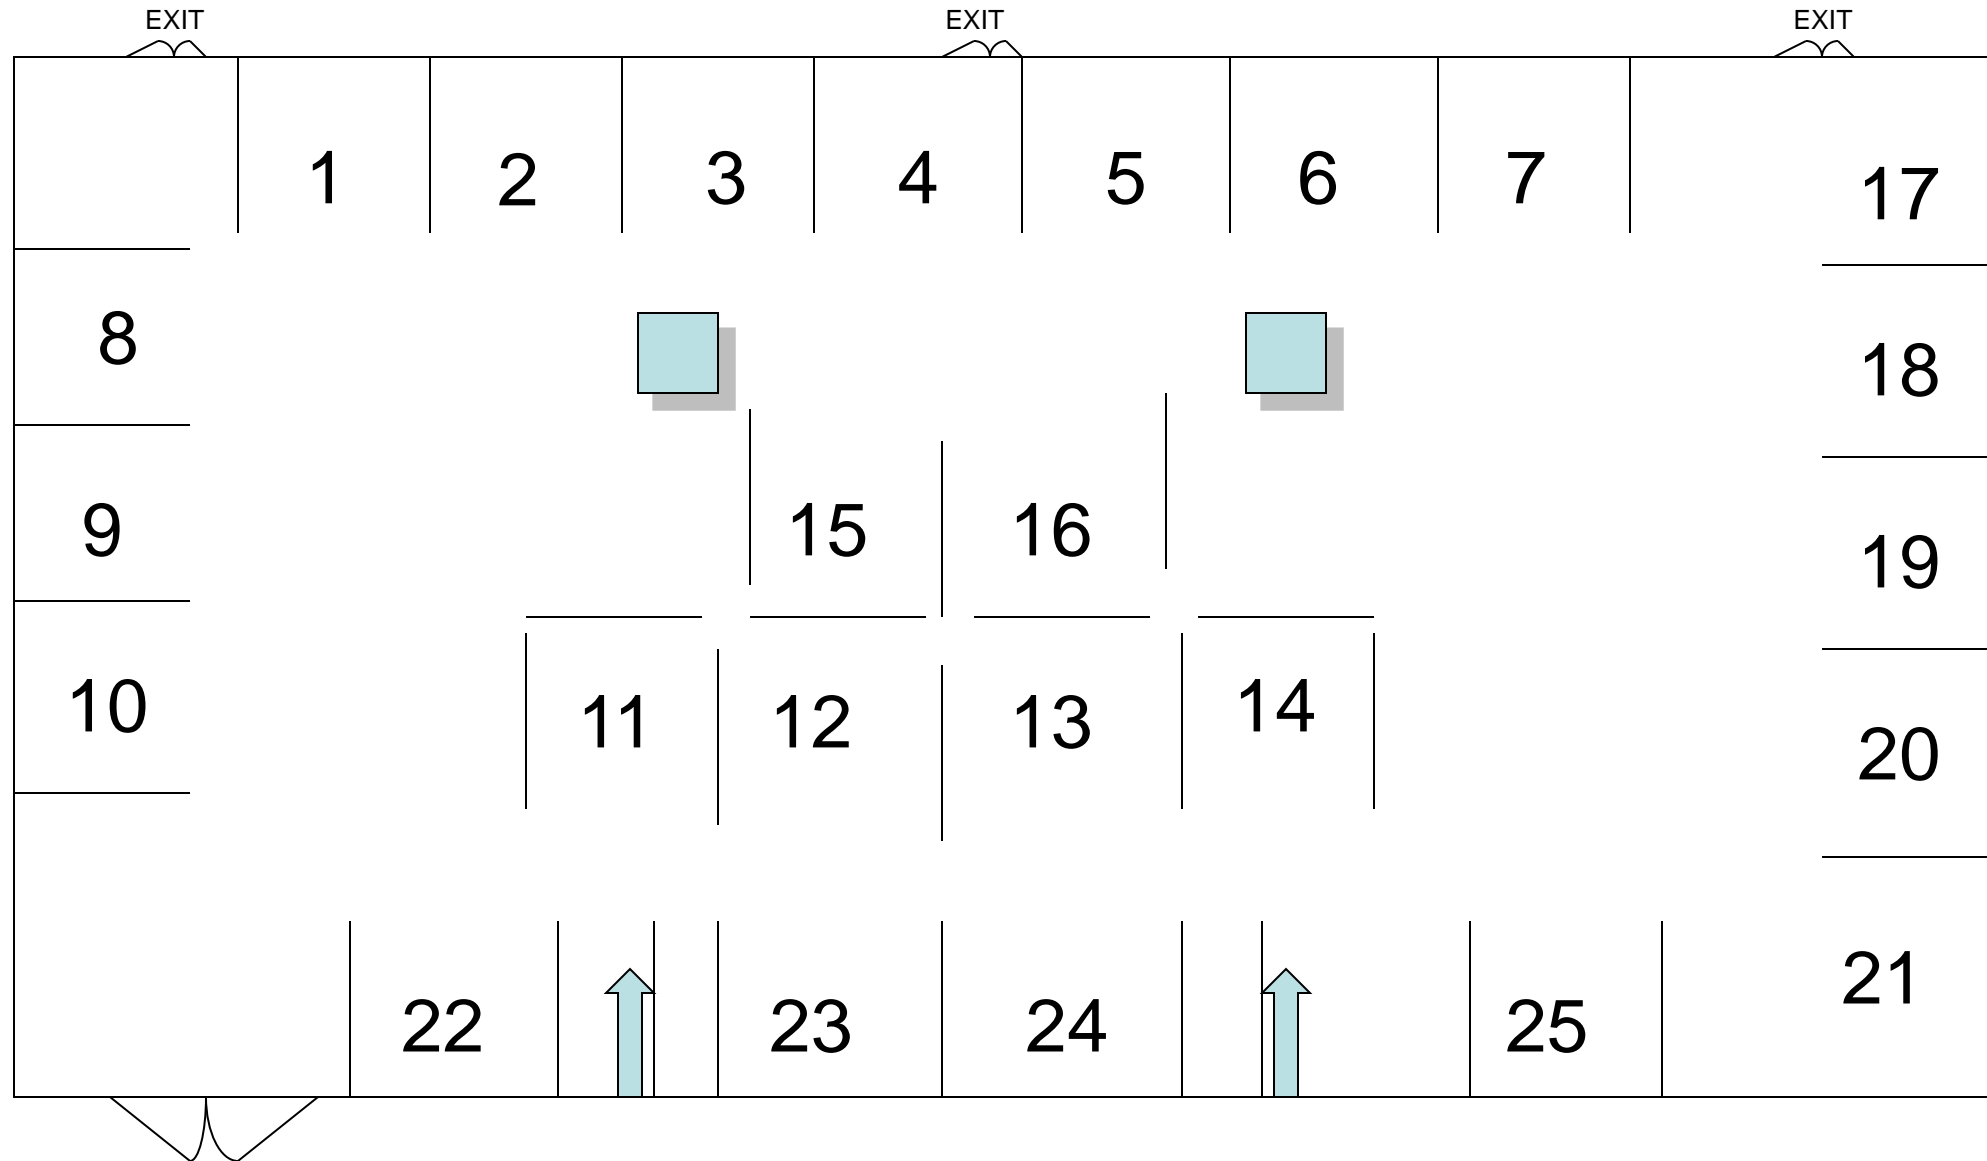

2014 A4A NDT Forum Exhibit Hall - Embassy Ballroom

Room Size 61'x90' - Booth size 10'x10'

Entrance